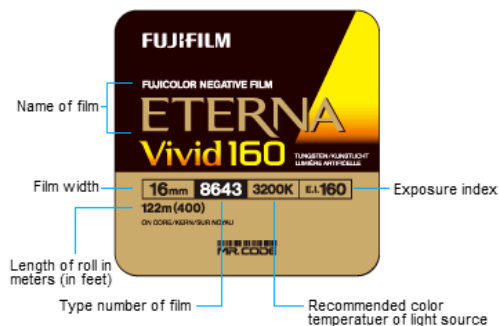

## Reading of labels

### NEGATIVE FILM

35mm

16mm