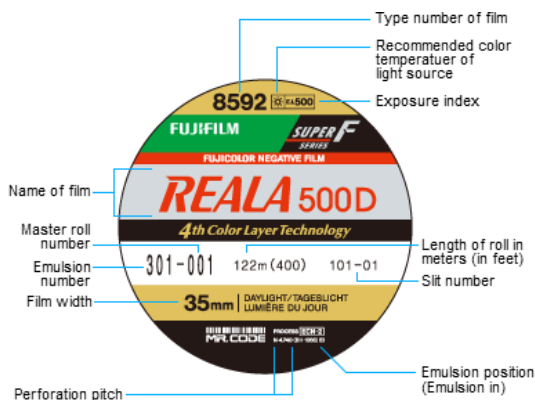

## Reading of labels

### NEGATIVE FILM

35mm

16mm

# NEGATIVE FILM ETERNA

35mm

16mm