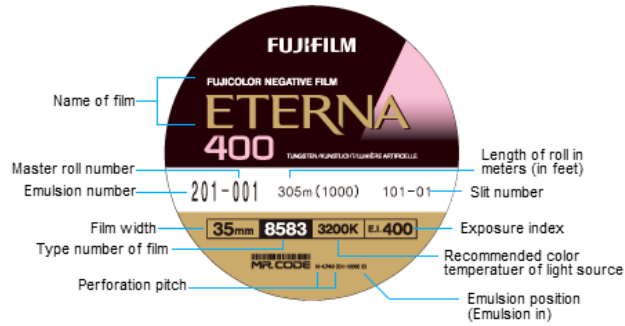

NEGATIVE FILM ETERNA

35mm