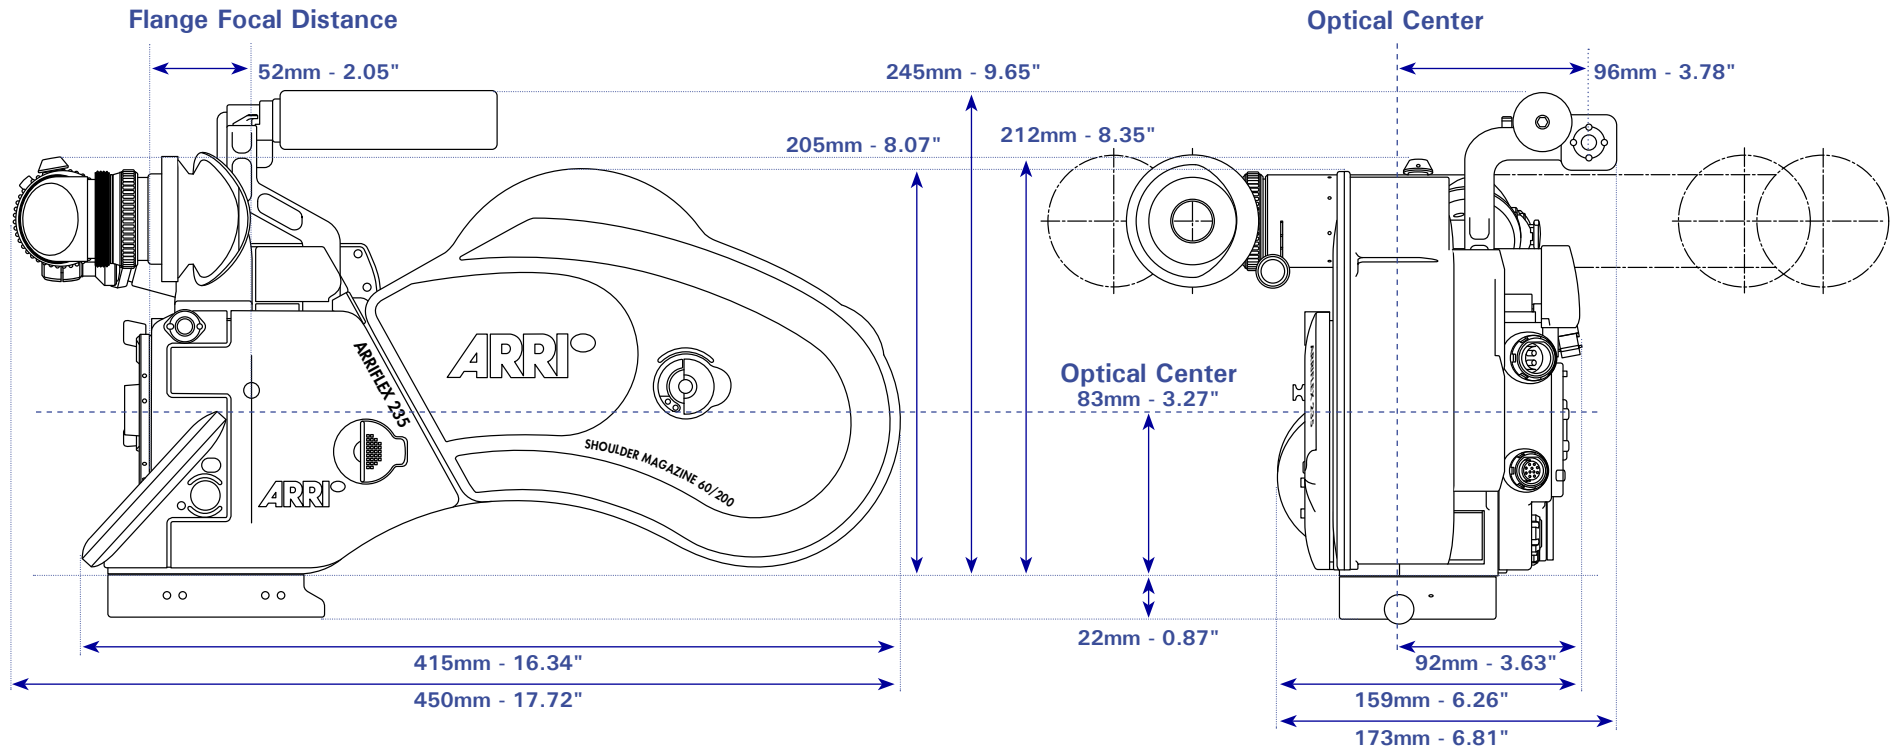

Body, Magazine

Length

Width

Height

TOP + BOTTOM

Body, Magazine, Viewfinder

415mm - 16.34" 148mm - 5.83" 205mm - 8.07"

450mm - 17.72" 223mm - 8.78" 212mm - 8.35"

Body, Magazine, Video Assist

415mm - 16.34" 154mm - 6.06" 205mm - 8.07"

Body, Magazine, Viewfinder, Video Assist

450mm - 17.72" 228mm - 8.98" 212mm - 8.35"

(Dimensions w/o Riser Plate)

Body, Magazine, Viewfinder, Video Assist, Handle

450mm - 17.72" 248mm - 9.76" 245mm - 9.65"

ARRIFLEX 235 DIMENSIONS

ARRIFLEX 235

		Length	Width	Height
235 Shoulder Magazine 60/200 (SHM-1)	Body, Magazine	415mm - 16.34"	148mm - 5.83"	205mm - 8.07"
LEFT + REAR	Body, Magazine, Viewfinder	450mm - 17.72"	223mm - 8.78"	212mm - 8.35"
	Body, Magazine, Video Assist	415mm - 16.34"	154mm - 6.06"	205mm - 8.07"
	Body, Magazine, Viewfinder, Video Assist	450mm - 17.72"	228mm - 8.98"	212mm - 8.35"
(Dimensions w/o Riser Plate)	Body, Magazine, Viewfinder, Video Assist, Handle	450mm - 17.72"	248mm - 9.76"	245mm - 9.65"

ARRIFLEX 235 DIMENSIONS

ARRIFLEX 235

		Length	Width	Height
235 Shoulder Magazine 120/400 (SHM-2)	Body, Magazine	492mm - 19.37"	148mm - 5.83"	235mm - 9.25"
LEFT + REAR	Body, Magazine, Viewfinder	527mm - 20.75"	223mm - 8.78"	235mm - 9.25"
	Body, Magazine, Video Assist	492mm - 19.37"	154mm - 6.06"	235mm - 9.25"
	Body, Magazine, Viewfinder, Video Assist	527mm - 20.75"	228mm - 8.98"	235mm - 9.25"
(Dimensions w/o Riser Plate)	Body, Magazine, Viewfinder, Video Assist, Handle	527mm - 20.75"	248mm - 9.76"	240mm - 9.45"