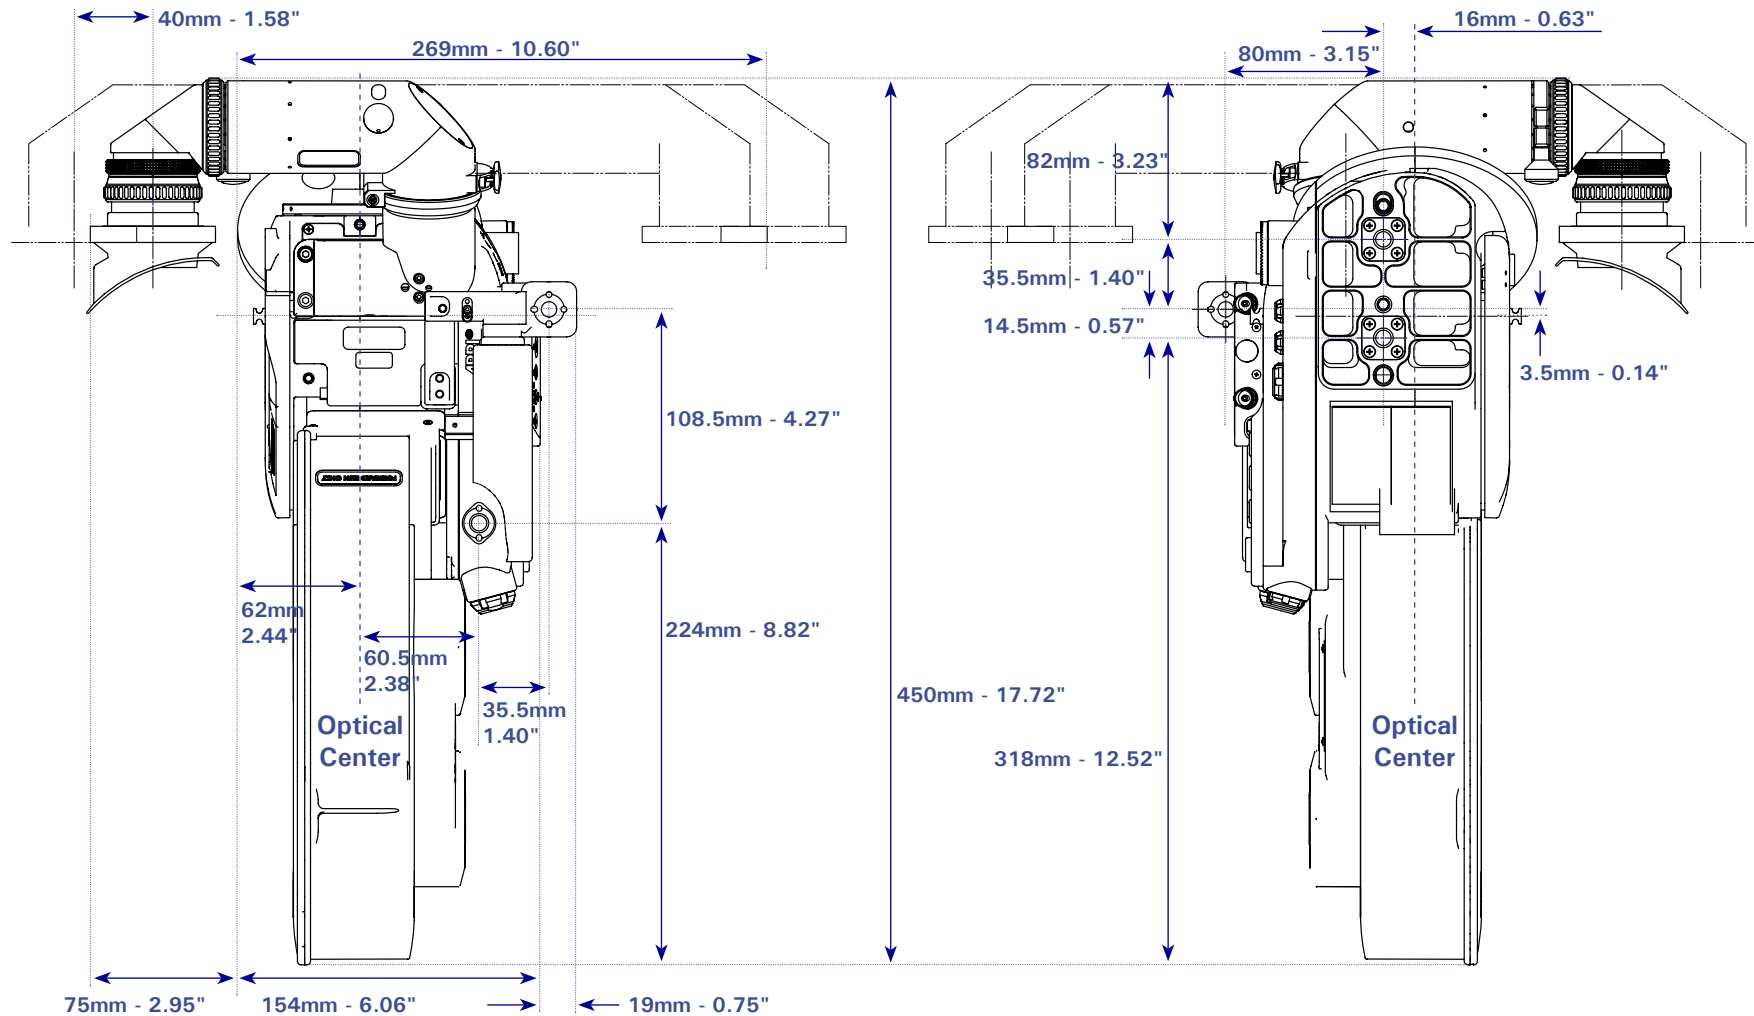

228mm - 8.98"

212mm - 8.35"

450mm - 17.72"

248mm - 9.76"

245mm - 9.65"

ARRIFLEX 235 DIMENSIONS

ARRIFLEX 235

235 Shoulder Magazine 60/200 (SHM-1)

Body, Magazine

Length

Width

Height

TOP + BOTTOM

Body, Magazine, Viewfinder

415mm - 16.34" 148mm - 5.83" 205mm - 8.07"

450mm - 17.72" 223mm - 8.78" 212mm - 8.35"

Body, Magazine, Video Assist

415mm - 16.34" 154mm - 6.06" 205mm - 8.07"

Body, Magazine, Viewfinder, Video Assist

450mm - 17.72" 228mm - 8.98" 212mm - 8.35"

(Dimensions w/o Riser Plate)

Body, Magazine, Viewfinder, Video Assist, Handle

450mm - 17.72" 248mm - 9.76" 245mm - 9.65"

ARRIFLEX 235 DIMENSIONS

ARRIFLEX 235

		Length	Width	Height
235 Shoulder Magazine 60/200 (SHM-1)	Body, Magazine	415mm - 16.34"	148mm - 5.83"	205mm - 8.07"
LEFT + REAR	Body, Magazine, Viewfinder	450mm - 17.72"	223mm - 8.78"	212mm - 8.35"
	Body, Magazine, Video Assist	415mm - 16.34"	154mm - 6.06"	205mm - 8.07"
	Body, Magazine, Viewfinder, Video Assist	450mm - 17.72"	228mm - 8.98"	212mm - 8.35"
(Dimensions w/o Riser Plate)	Body, Magazine, Viewfinder, Video Assist, Handle	450mm - 17.72"	248mm - 9.76"	245mm - 9.65"