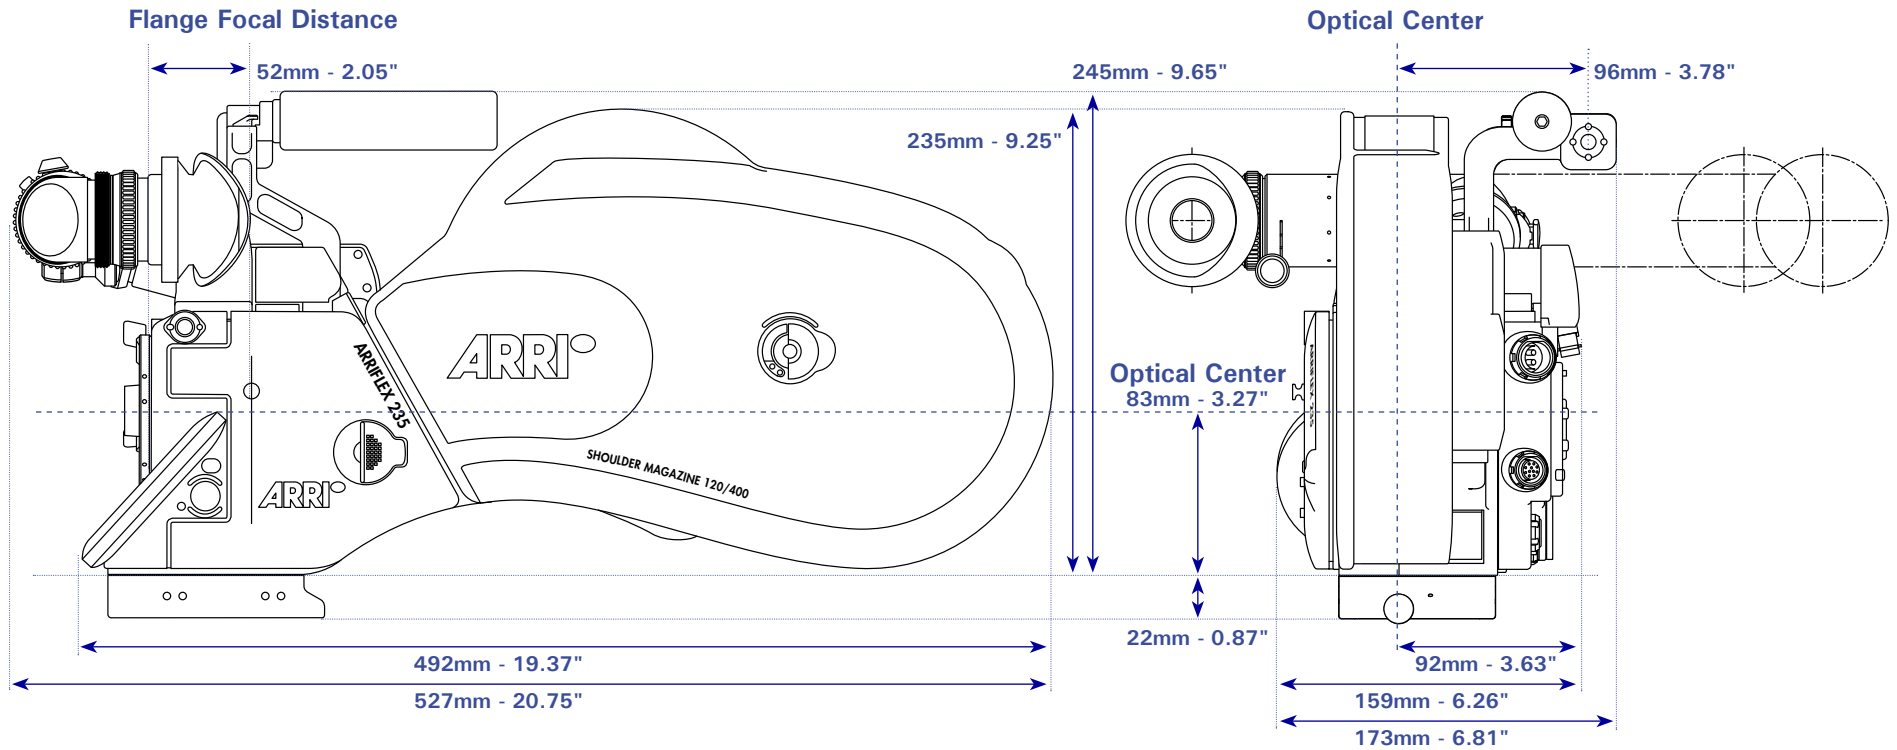

450mm - 17.72" 248mm - 9.76" 245mm - 9.65"

ARRIFLEX 235 DIMENSIONS

ARRIFLEX 235

		Length	Width	Height
235 Shoulder Magazine 60/200 (SHM-1)	Body, Magazine	415mm - 16.34"	148mm - 5.83"	205mm - 8.07"
LEFT + REAR	Body, Magazine, Viewfinder	450mm - 17.72"	223mm - 8.78"	212mm - 8.35"
	Body, Magazine, Video Assist	415mm - 16.34"	154mm - 6.06"	205mm - 8.07"
	Body, Magazine, Viewfinder, Video Assist	450mm - 17.72"	228mm - 8.98"	212mm - 8.35"
(Dimensions w/o Riser Plate)	Body, Magazine, Viewfinder, Video Assist, Handle	450mm - 17.72"	248mm - 9.76"	245mm - 9.65"

ARRIFLEX 235 DIMENSIONS

ARRIFLEX 235

		Length	Width	Height
235 Shoulder Magazine 120/400 (SHM-2)	Body, Magazine	492mm - 19.37"	148mm - 5.83"	235mm - 9.25"
LEFT + REAR	Body, Magazine, Viewfinder	527mm - 20.75"	223mm - 8.78"	235mm - 9.25"
	Body, Magazine, Video Assist	492mm - 19.37"	154mm - 6.06"	235mm - 9.25"
	Body, Magazine, Viewfinder, Video Assist	527mm - 20.75"	228mm - 8.98"	235mm - 9.25"
(Dimensions w/o Riser Plate)	Body, Magazine, Viewfinder, Video Assist, Handle	527mm - 20.75"	248mm - 9.76"	240mm - 9.45"

ARRIFLEX 235 DIMENSIONS

ARRIFLEX 235

120m/400ft Magazine 435

LEFT + REAR

(Dimensions w/o Riser Plate)

Body, Magazine

Body, Magazine, Viewfinder

Body, Magazine, Video Assist

Body, Magazine, Viewfinder, Video Assist

Body, Magazine, Viewfinder, Video Assist, Handle

Length

Width

Height

379mm - 14.92"

148mm - 5.83"

308mm - 12.13"