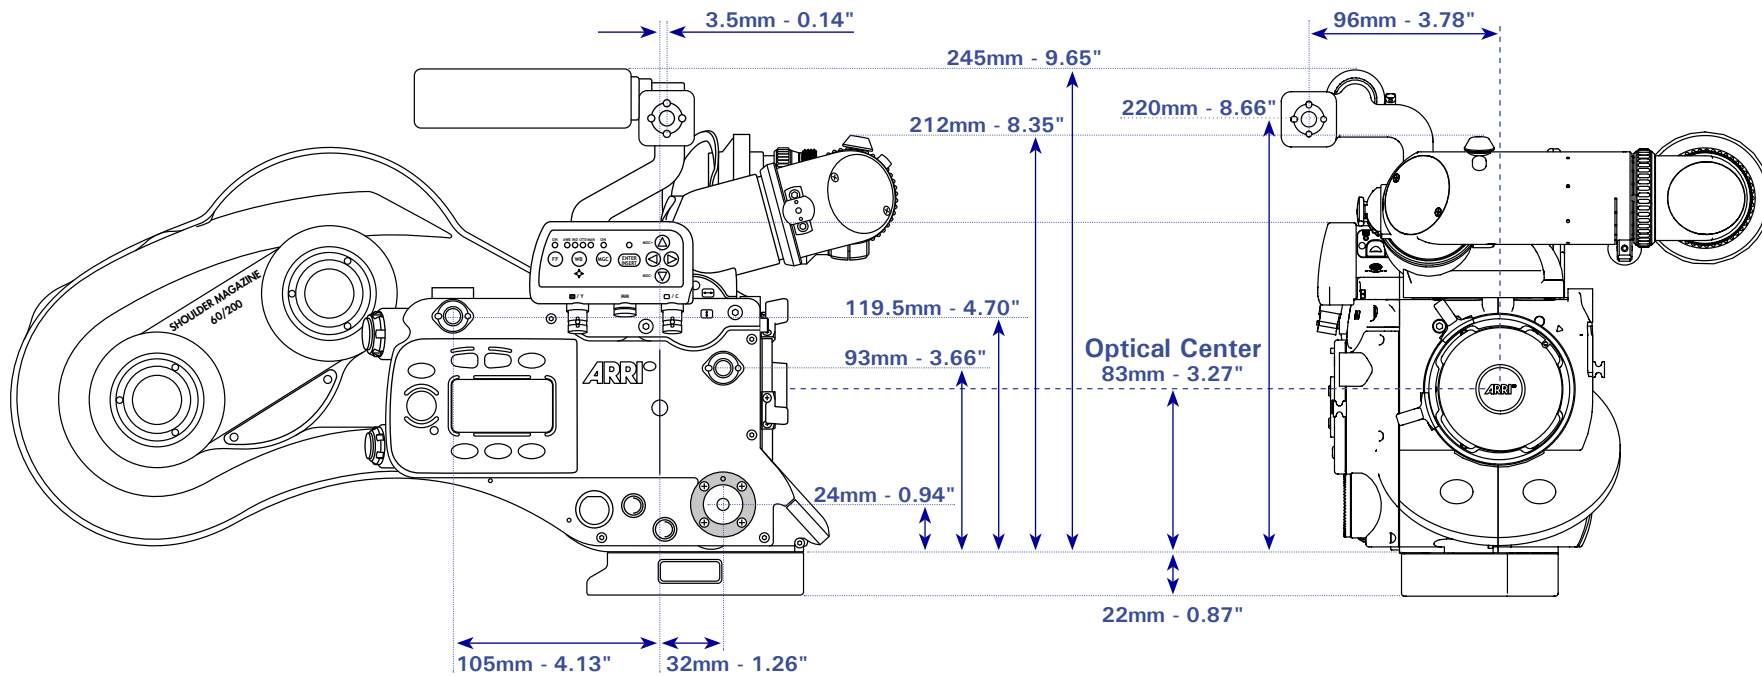

Left - Rear

ARRIFLEX 235 DIMENSIONS

ARRIFLEX 235

235 Shoulder Magazine 60/200 (SHM-1)

RIGHT + FRONT

(Dimensions w/o Riser Plate)

Body, Magazine

Body, Magazine, Viewfinder

Body, Magazine, Video Assist

Body, Magazine, Viewfinder, Video Assist

Body, Magazine, Viewfinder, Video Assist, Handle

Length

Width

Height

415mm - 16.34"

148mm - 5.83"

Body, Magazine

Length

Width

Height

TOP + BOTTOM

Body, Magazine, Viewfinder

415mm - 16.34" 148mm - 5.83" 205mm - 8.07"

450mm - 17.72" 223mm - 8.78" 212mm - 8.35"

154mm - 6.06"

237mm - 9.33"

358mm - 14.10"

228mm - 8.98"

237mm - 9.33"

358mm - 14.10"

248mm - 9.76"

245mm - 9.65"