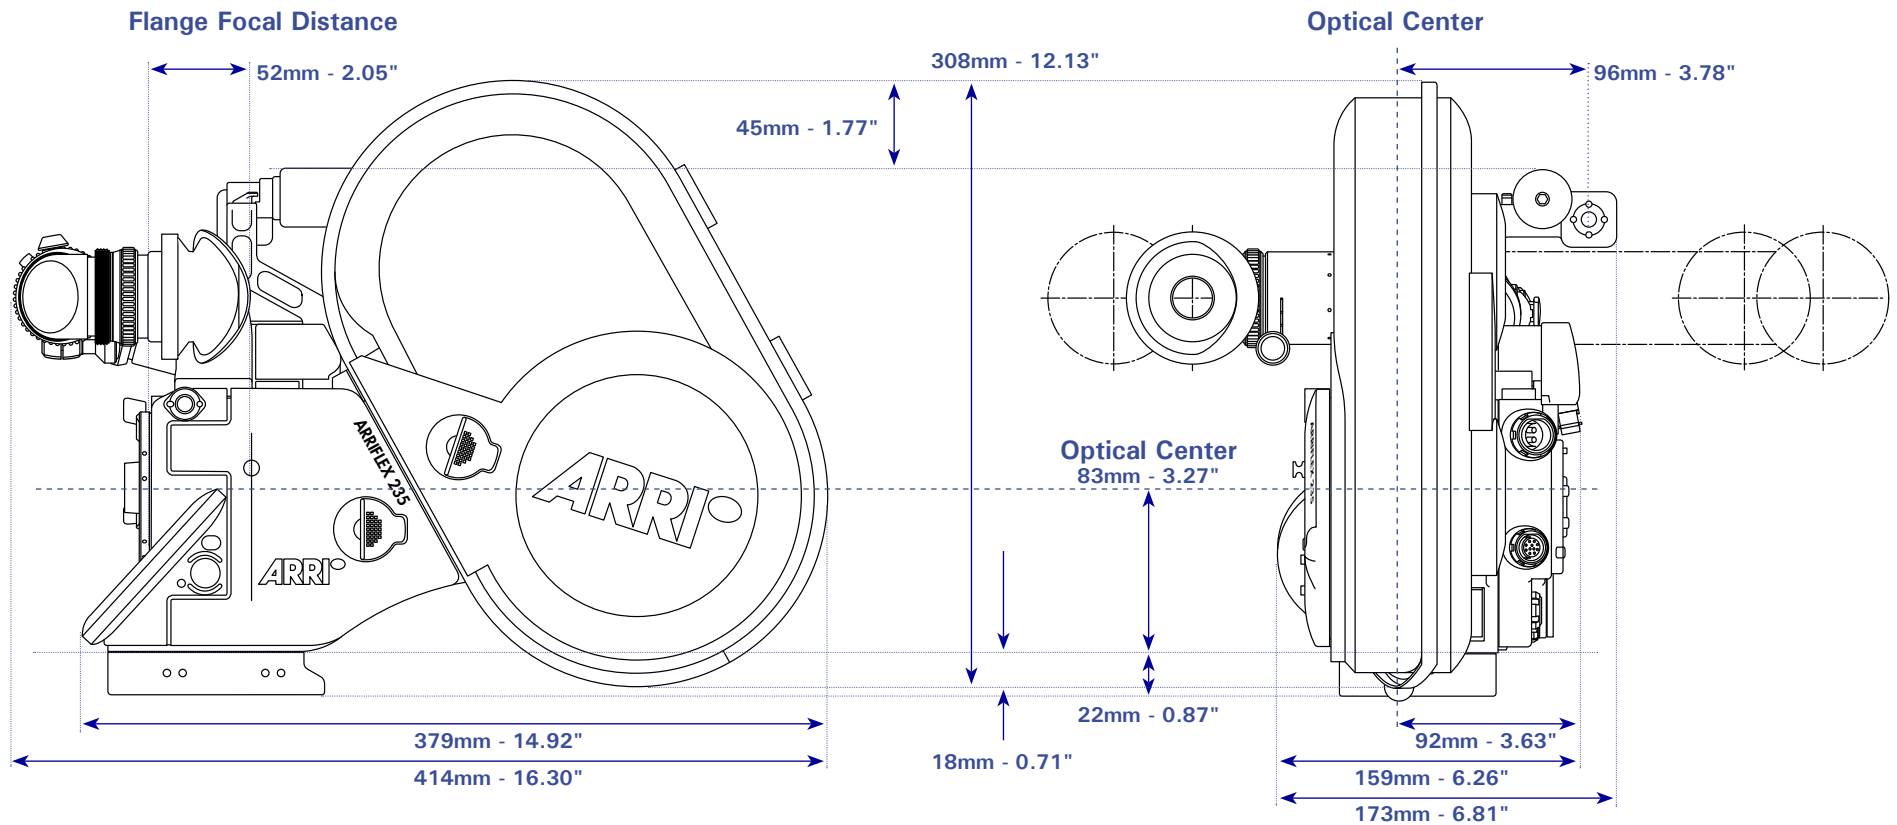

ARRIFLEX 235 DIMENSIONS

ARRIFLEX 235

120m/400ft Magazine 435

LEFT + REAR

(Dimensions w/o Riser Plate)

Body, Magazine

Body, Magazine, Viewfinder

Body, Magazine, Video Assist

Body, Magazine, Viewfinder, Video Assist

Body, Magazine, Viewfinder, Video Assist, Handle

Length

Width

Height

379mm - 14.92"

148mm - 5.83"

308mm - 12.13"

414mm - 16.30"

223mm - 8.78"

308mm - 12.13"

379mm - 14.92"

154mm - 6.06"

308mm - 12.13"

414mm - 16.30"

228mm - 8.98"

308mm - 12.13"

414mm - 16.30"

248mm - 9.76"

308mm - 12.13"