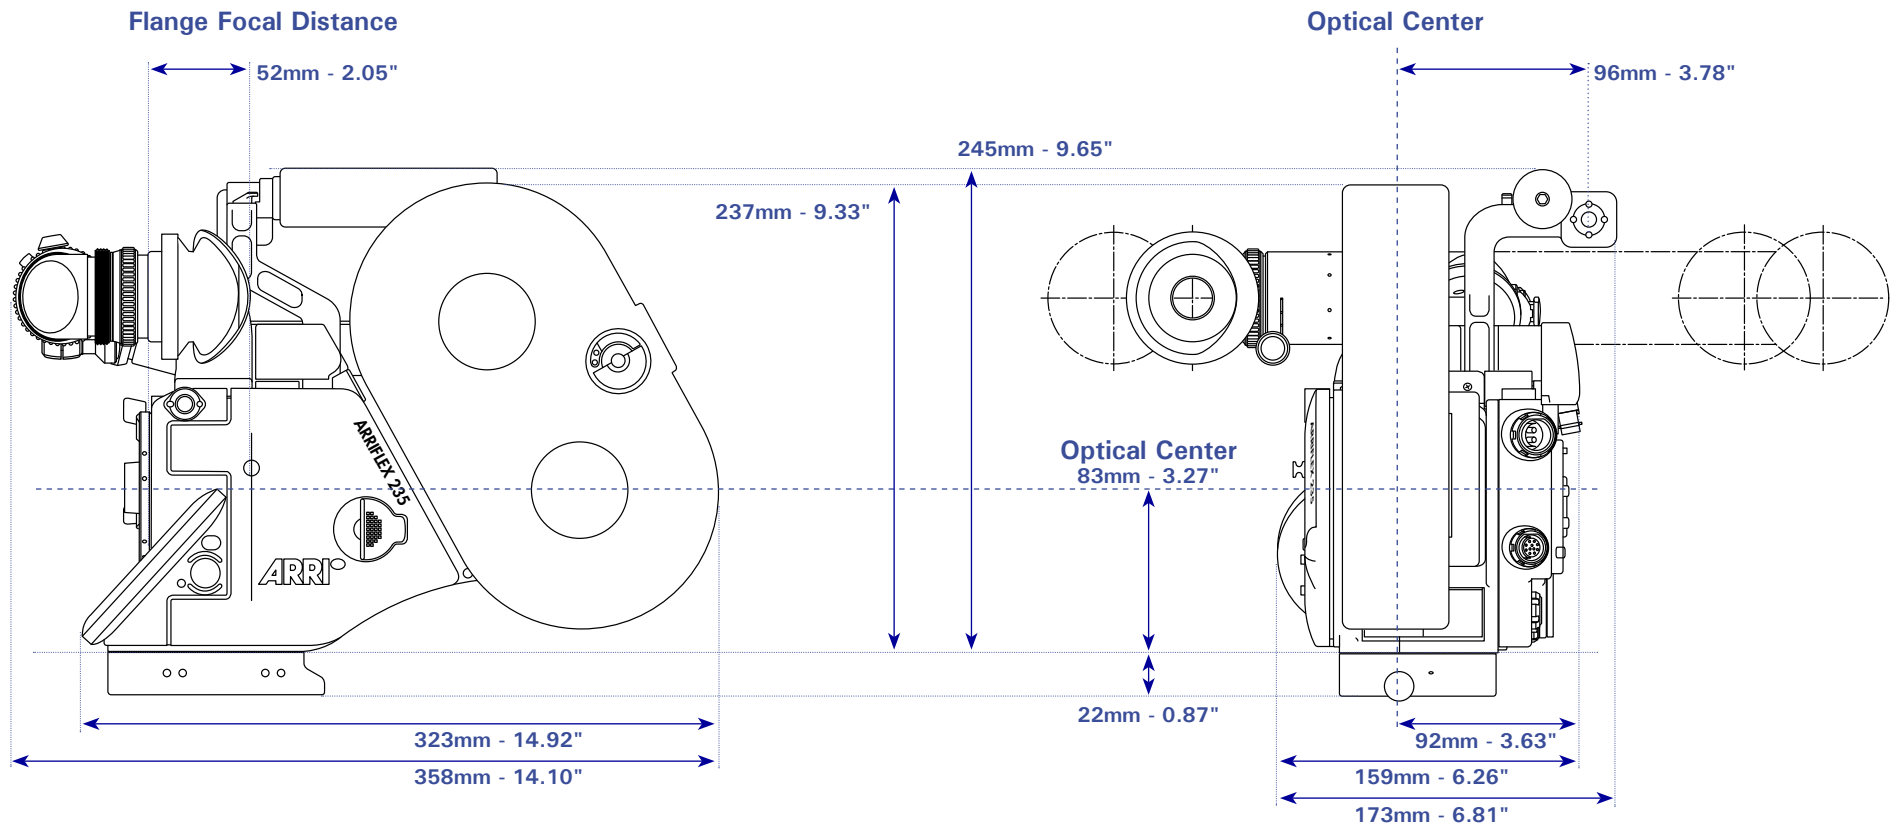

Body, Magazine, Viewfinder, Video Assist

Body, Magazine, Viewfinder, Video Assist, Handle

Length

Width

Height

379mm - 14.92"

148mm - 5.83"

308mm - 12.13"

414mm - 16.30"

223mm - 8.78"

308mm - 12.13"

379mm - 14.92"

154mm - 6.06"

308mm - 12.13"

414mm - 16.30"

228mm - 8.98"

308mm - 12.13"

414mm - 16.30"

248mm - 9.76"

308mm - 12.13"

ARRIFLEX 235 DIMENSIONS

ARRIFLEX 235

60m/200ft Magazine 35-2c / 35-3

LEFT + REAR

154mm - 6.06"

237mm - 9.33"

358mm - 14.10"

228mm - 8.98"

237mm - 9.33"

358mm - 14.10"

248mm - 9.76"

245mm - 9.65"